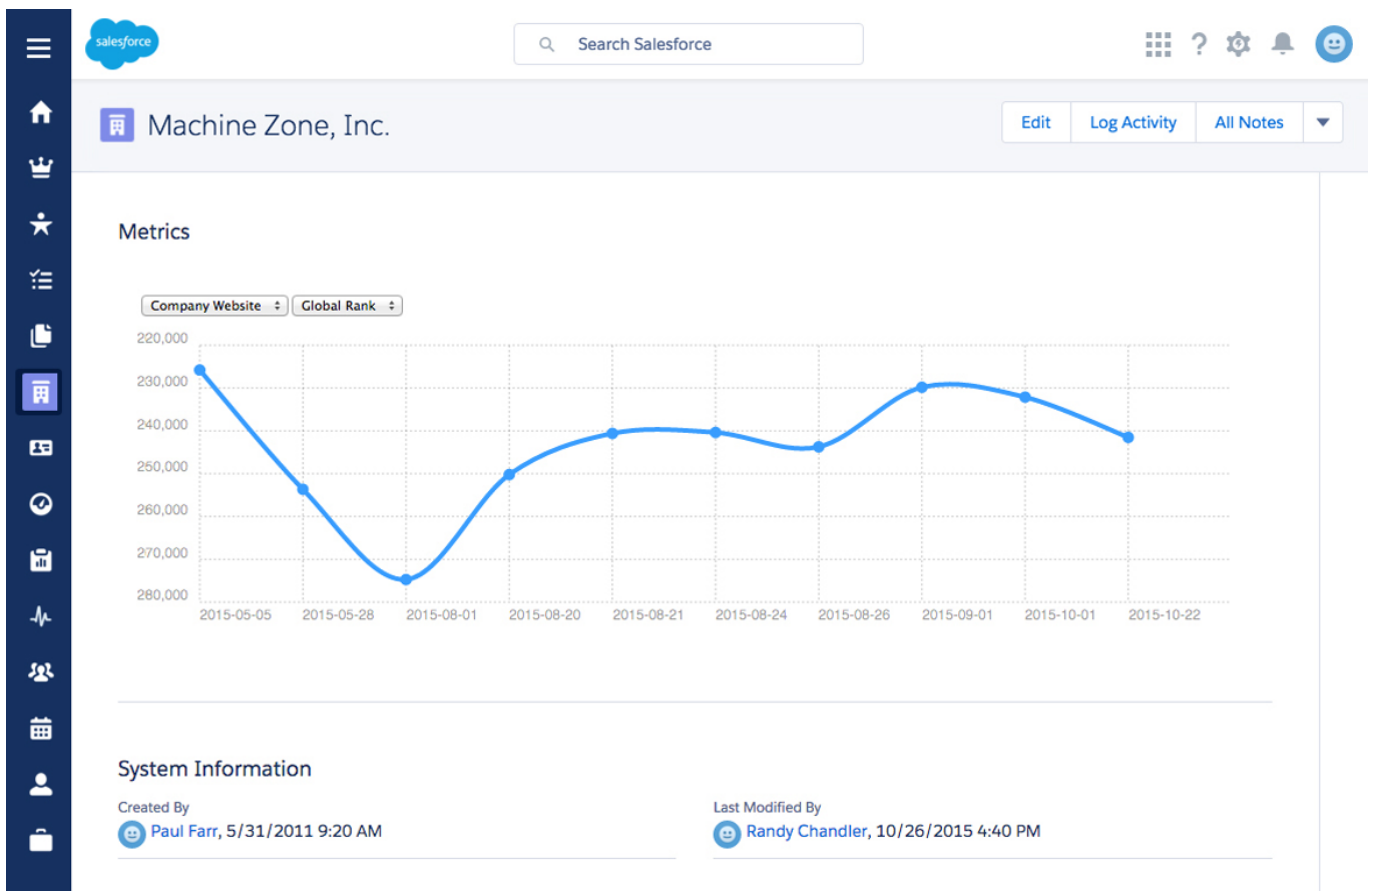

## PROJECT DESCRIPTION

The Salesforce app monitors social media trends, displays the data in charts & moves the algorithm into Heroku, as well as the metric data recorded up until that moment which is done with a web scraping tool we developed. We're also creating a data intelligence tool that enhances their interface to insert & display relevant data.